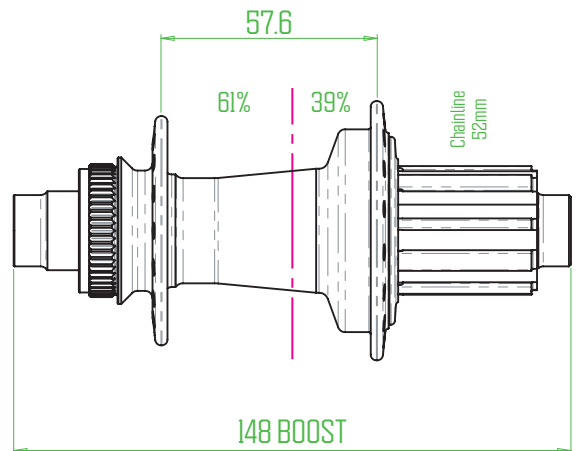

SPACER OPTIONS:

HG / XD: 148x12 > HUB262
MS: 148x12 > HUB272