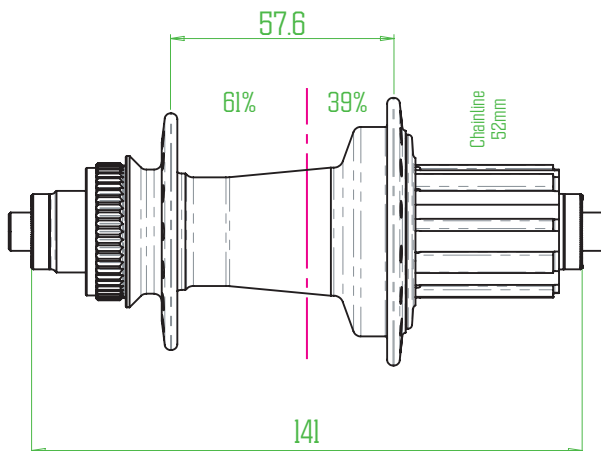

FRONT_HUB BODY
100mm_STD CENTRELOCK

SPACER OPTIONS:

100 QR > HUB487 100x15 > HUB489
100x12 > HUB488

FRONT_HUB BODY
110mm_BOOST CENTRELOCK

SPACER OPTIONS:

110x12 > HUB488 110x15 > HUB489

REAR HUB BODY
135mm_STD CENTRELOCK

SPACER OPTIONS:

HG / XD: 135 QR > HUB260 135x12 > HUB261
MS: 135 QR > HUB270 135x12 > HUB271

SPACER OPTIONS:

HG / XD: 142x12 > HUB262
MS: 142x12 > HUB272

REAR HUB BODY
148mm_BOOST CENTRELOCK

SPACER OPTIONS:

HG / XD: 141 QR > HUB257
MS: 141 QR > HUB267

SPACER OPTIONS:

HG / XD: 148x12 > HUB262
MS: 148x12 > HUB272